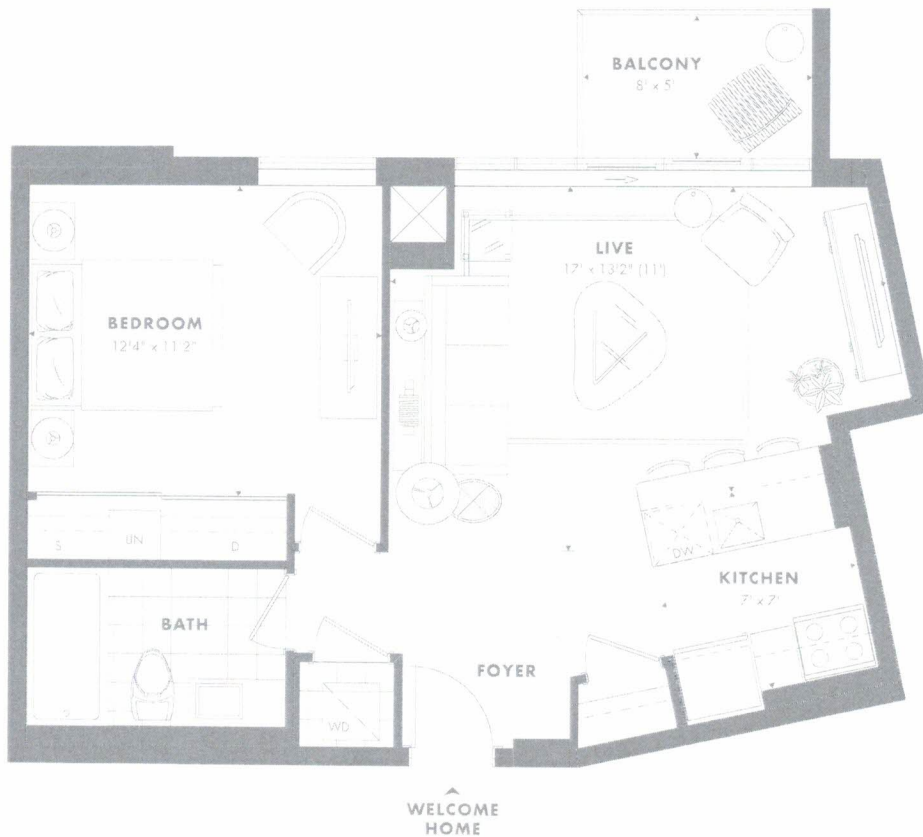

Belvedere

1 Bedroom

Indoor Living - 638 sq. ft.
Outdoor Living - 40 sq. ft.
Total Living - 678 sq. ft.

MINTO BEECHWOOD

Specific floor information and location may vary between floors. Balcony and window conditions may vary by suite. Please see sales representative for complete details. Actual usable floor space may vary from the stated floor area. Specifications are subject to change without notice. Some features may vary by suite design. Furniture not included. E. & O. E. 0813